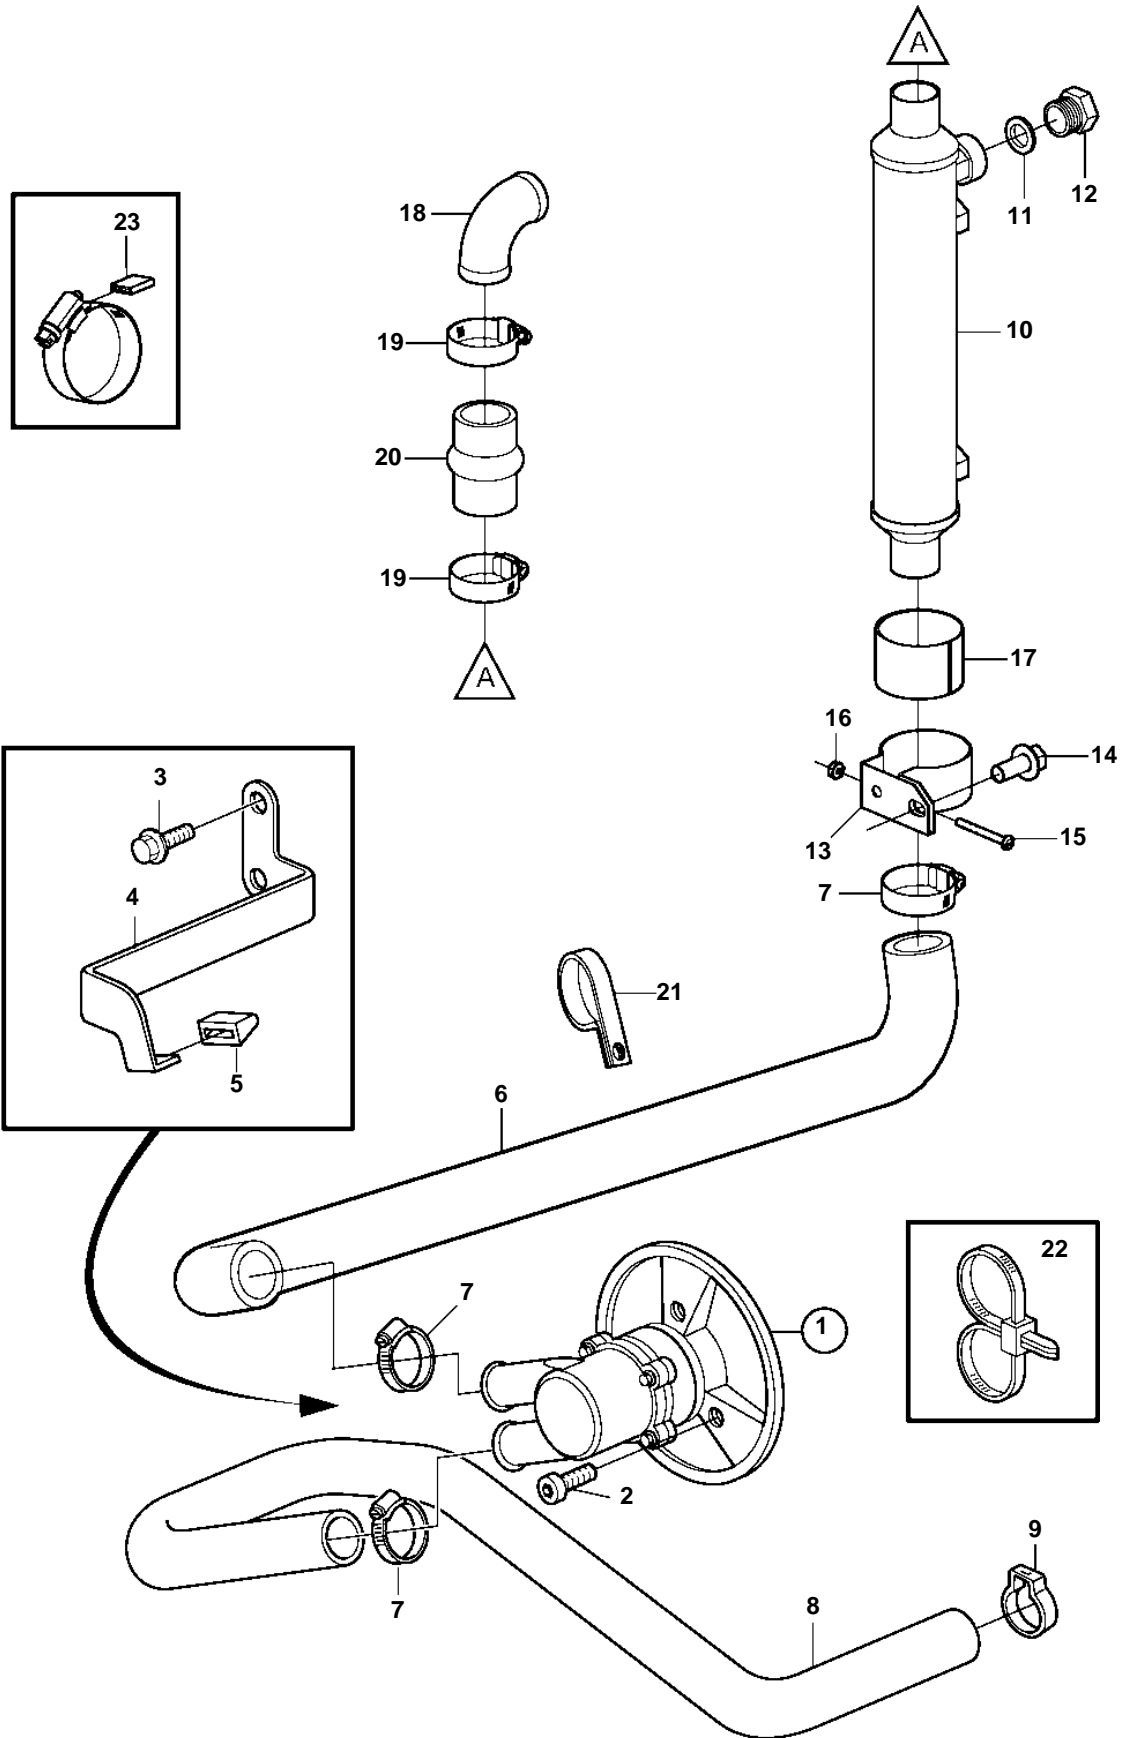

8.1GiI-A, 8.1GSiI-A

19384

8.1GiI-A, 8.1GSiI-A

REF	PART NO.	QTY	DESCRIPTION	NOTES
1	3860795	1	Sea water pump	
2	959240	3	Screw	
3	946441	2	Screw	
4	3860797	1	Bracket	
5	3857954	1	Stop	
6	3861400	1	Hose	
7	3850422	3	Clamp	
8	3860922	1	Hose	
9	982644	1	Clamp	
10	3861479	1	Oil cooler	
11	3862079	1	· Gasket	
12		1	· Cap	NOT SERVICED
13		1	Clamp	
14	3853154	1	Screw	
15	3852126	1	Screw	
16	3852079	1	Nut	
17	3853236	1	Spacer	
18		1	Elbow	
19	3853786	2	Clamp	
20	3860021	1	Hose	
21	3853312	2	Clamp	
22	3850115	1	Strip clamp	
23	3858532	X	Cover	W=0.465" (11.8mm)
	3861999	X	Cover	W=0.300" (7.6mm)